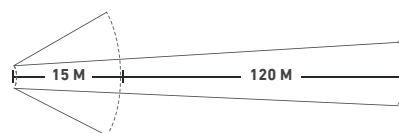

3,000 mAh,
USB Rechargeable

ADDITIONAL RESERVE

+8 Hours at 5 Lm

WEIGHT

5.3 oz (150 g)

BEAM DISTANCE

MODES

Red Rear Flood
+Dimming