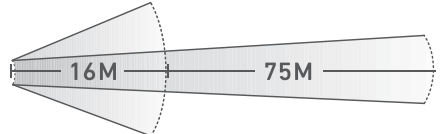

Gravity Friendly

Power source is re-located to base of head reducing slippage and keeping weight off front of face

One-Handed Tilt

Lighting articulates without rigidity so you can see what's below you quickly

USB Rechargeable

Ditch the battery swaps and recharge easily via micro-USB from a BioLite Stove, SolarPanel or PowerBank

TECH SPECS

WEIGHT

2.42 oz
(69 g)

DIMENSIONS

3.74 x 1.38 x 2.36 in
(95 x 35 x 60 mm)

BATTERY

900 mAh, 3.4 Wh
Rechargeable Lithium Ion

BEAM DISTANCE

FLOOD SPOT

LUMENS

MAX: 330 Lm
(White Flood + White Spot)

RUN TIME

AT MAX LUMENS: 3.5 hours
(White Flood + White Spot)

INPUTS